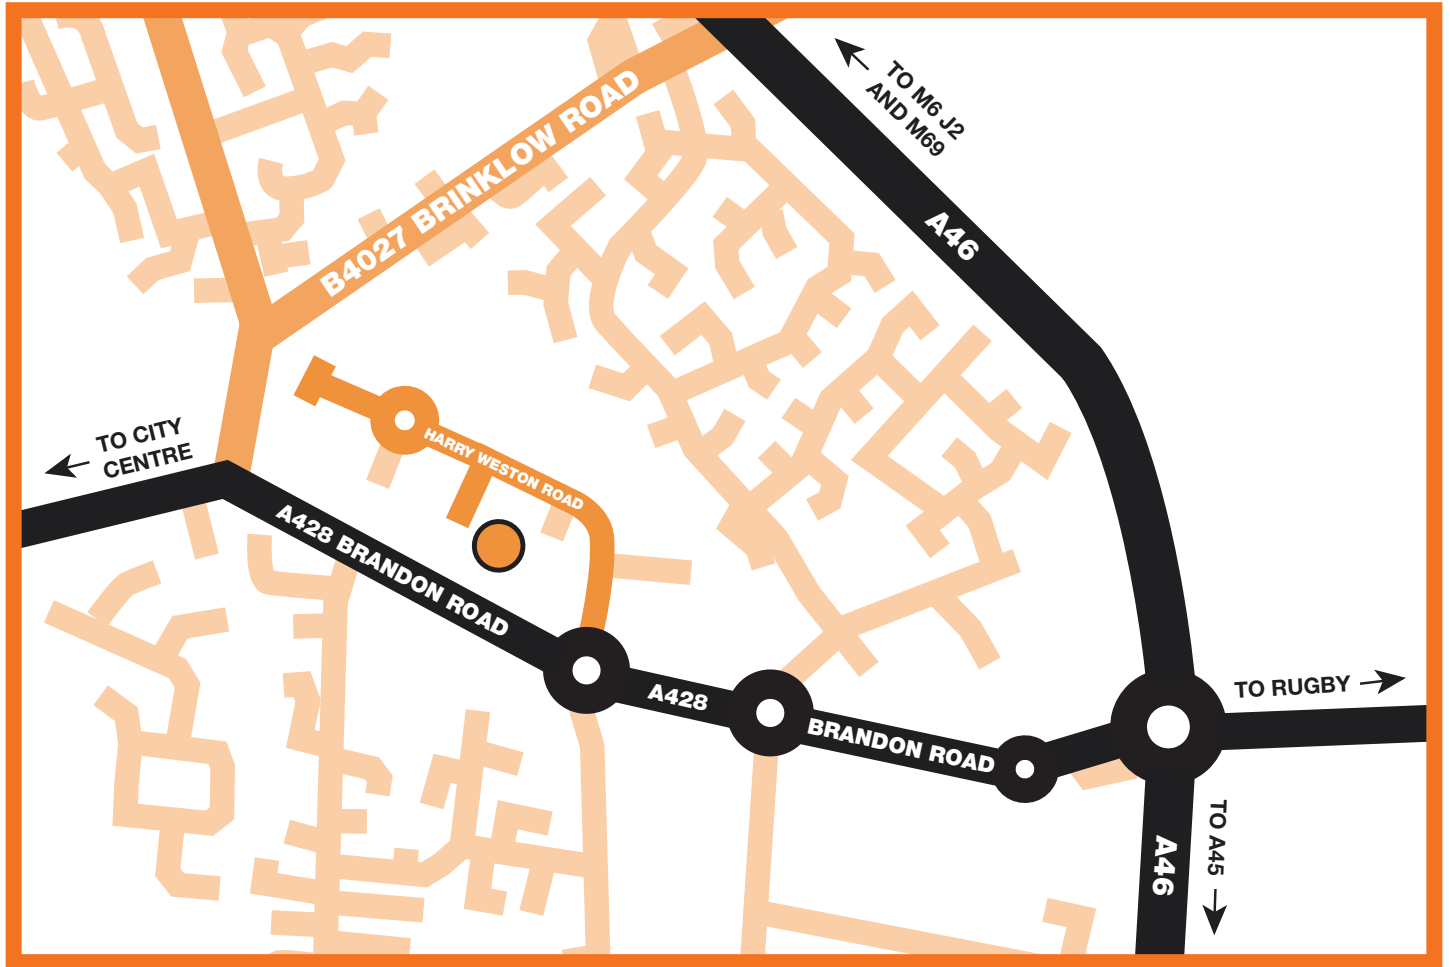

how to find us

From the south

From M1/M45

Leave the M1 at J17 and join the M45 sign posted Coventry.

Take the first exit off the roundabout onto A45 and continue for approx 5 miles.

Continue along A45 onto London Road and after 1.7 miles take the 4th exit off the roundabout onto A46.

After 1.9 miles take the 1st exit off the roundabout onto A428, Brandon Road (TGI Friday & B&Q).

Proceed over two further mini-roundabouts and turn right at the third roundabout into Harry Weston Road (you have now entered Binley Business Park).

Turn left into Orchard Court (just after Keoghs Solicitors).

Next, turn left and immediate right and you will see The Bridge Group sign posted.

From the north

From M69

Leave the M69 at Junction M6 J2 and turn right at the roundabout onto the A46 towards Coventry.

After 3.8 miles take the 3rd exit off the roundabout into A428, Brandon Road

Go past TGI Friday and B&Q, proceeding over two further mini-roundabouts.

Turn right at the third roundabout into Harry Weston Road (you have now entered Binley Business Park).